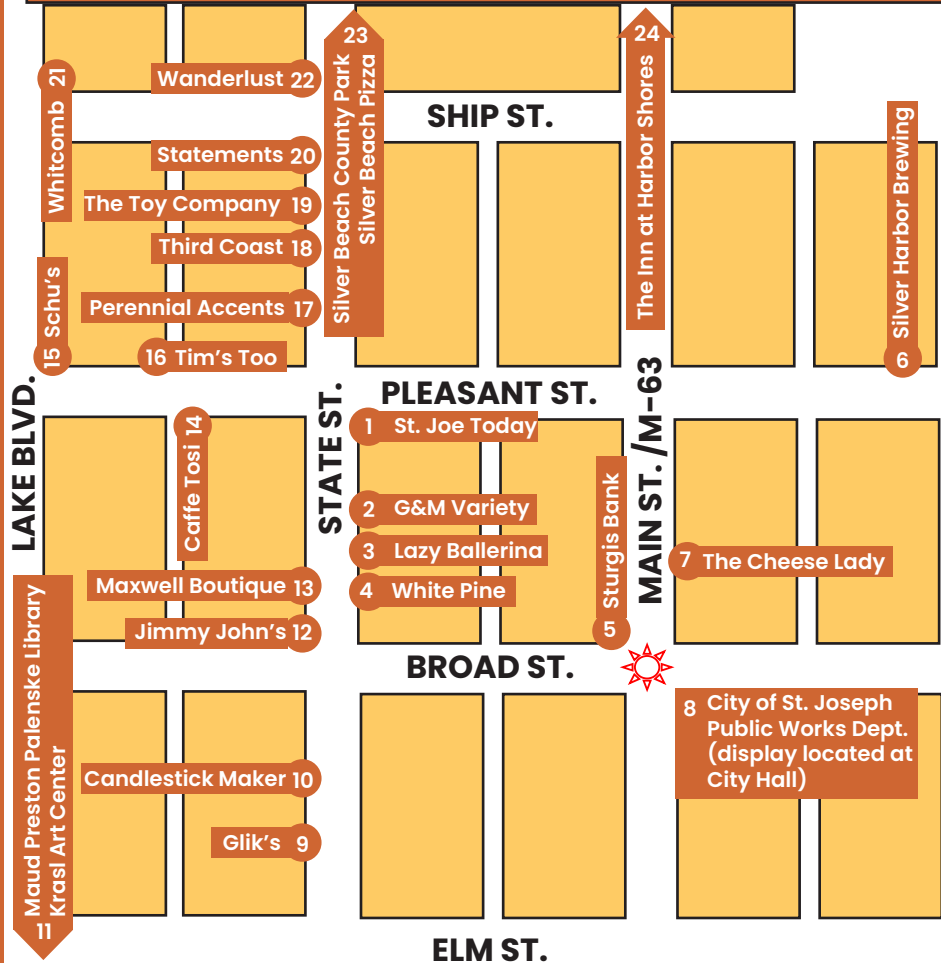

# Pumpkins ON PARADE

Downtown St. Joseph  
Oct. 22-31

VOTE for your favorite pumpkin at [stjoetoday.com/vote](http://stjoetoday.com/vote)

## Map of Participating Locations

### Additional Participating Locations

Benton Harbor Public Library | *Benton Harbor, MI*  
 Berrien Community Foundation | *St. Joseph, MI*  
 Forever Clean Soap Works | *St. Joseph, MI*  
 The Livery | *Benton Harbor, MI*