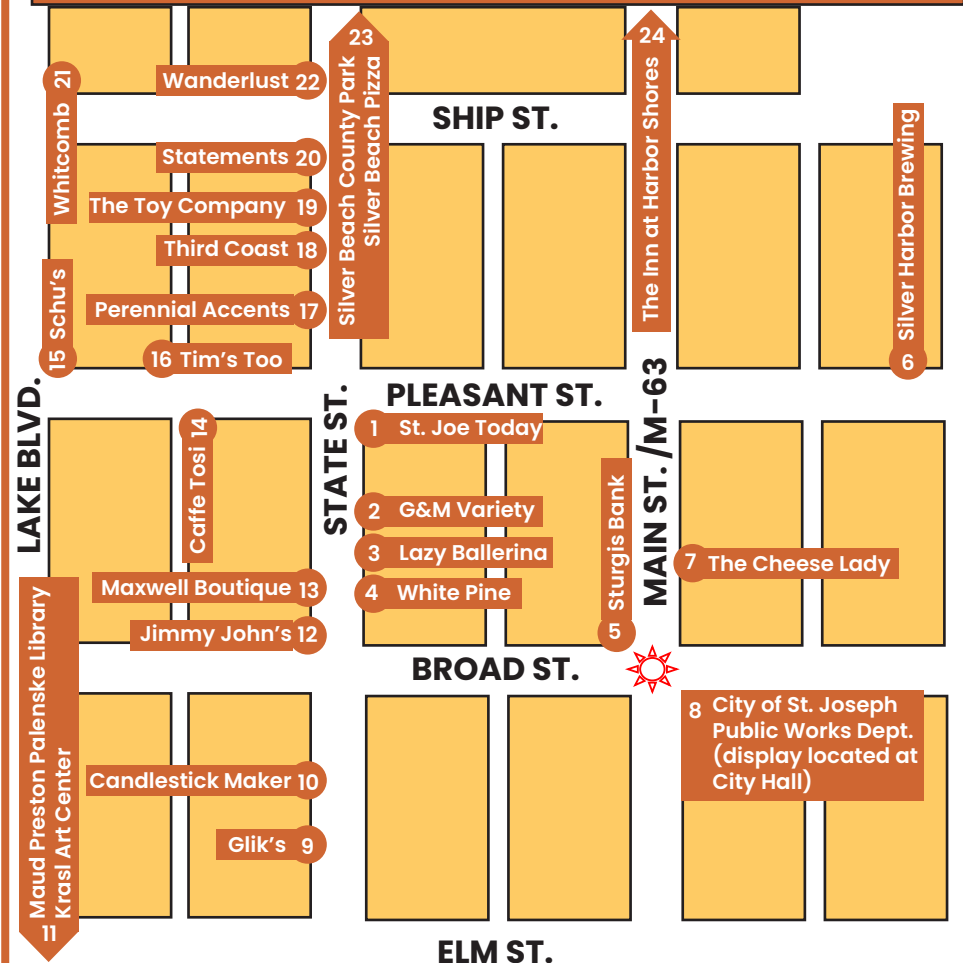

## Map of Participating Locations

### Additional Participating Locations

Benton Harbor Public Library | *Benton Harbor, MI*  
 Berrien Community Foundation | *St. Joseph, MI*  
 Forever Clean Soap Works | *St. Joseph, MI*  
 The Livery | *Benton Harbor, MI*